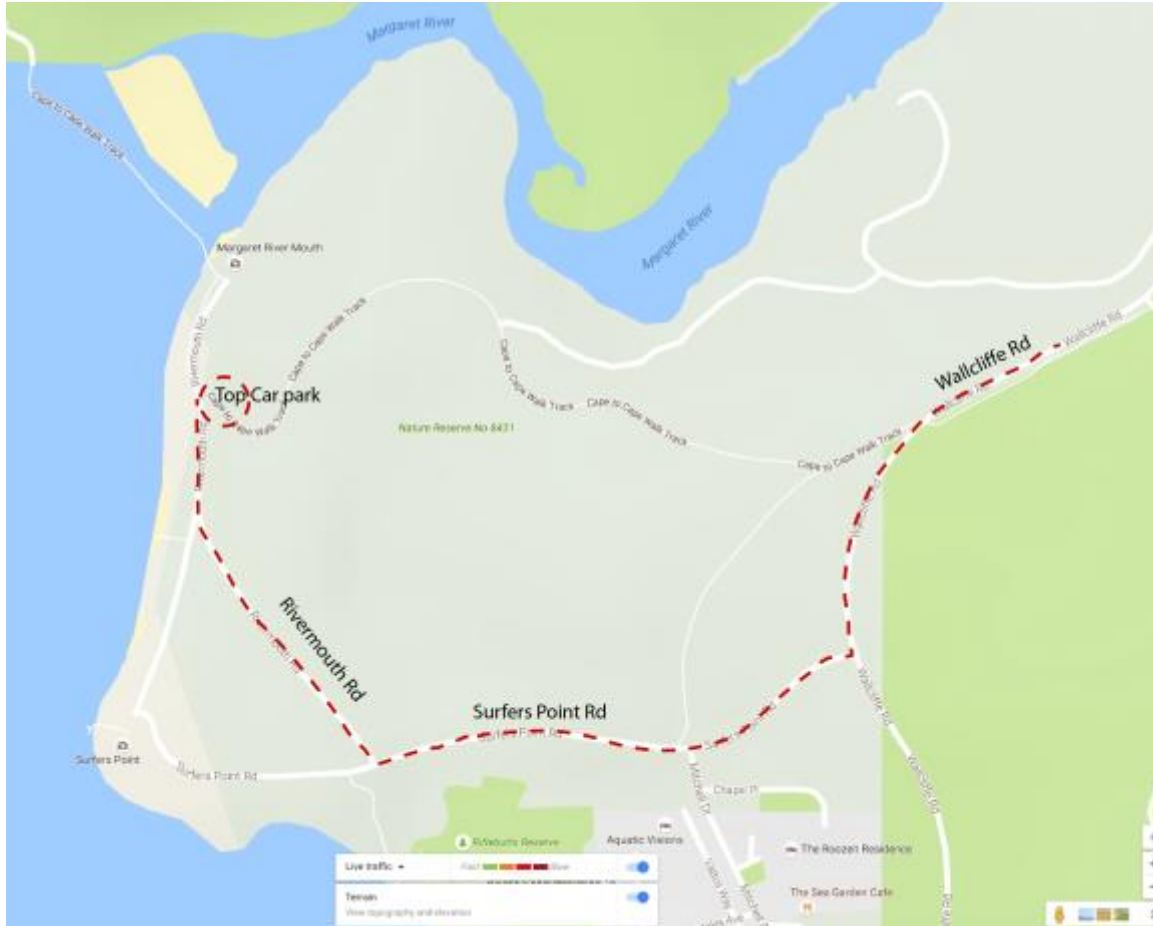

CAPE TO CAPE

EXPLORER TOURS MARGARET RIVER

Cape to Cape Explorer Tours

Margaret River Mouth Map. Please meet the CCET team here at 9am.

Immerse yourself in the spectacular Southwest

Explorer Tours Pty Ltd T/A **Cape to Cape Explorer Tours** ABN: 31 151 386 480

DEC Commercial Operations License: HQ69265

5/45 Station Road, Margaret River Mob: 0459 452 038

info@capetocapetours.com.au www.capetocapetours.com.au